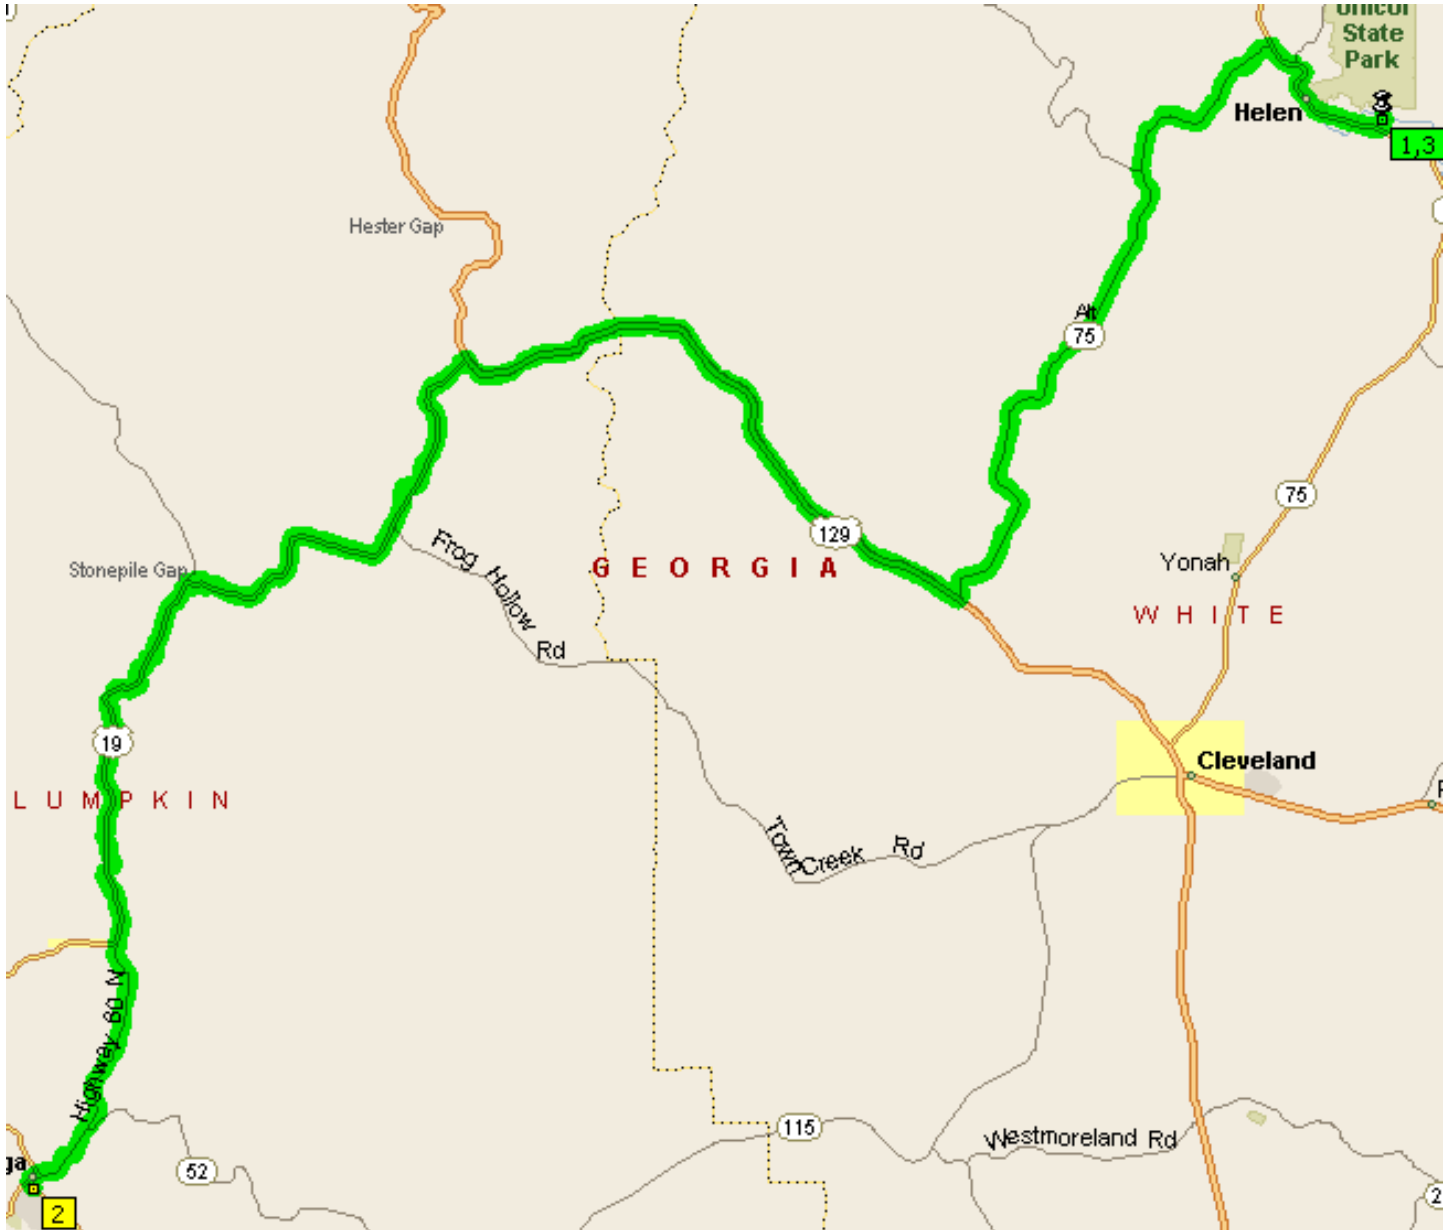

SE Victory Rally Dinner Ride

Thursday, June 4th, 2009

5:30pm-9pm

From: Country Inn & Suites To: The Smith House To: Country Inn & Suites

Driving Distance: 60.9 miles

Distance	Instruction
0.0	1 Depart Country Inn & Suites on Edelweiss Strasse (East) for 65 yds
0.1	Turn RIGHT (South) onto Narr Weg for 98 yds
0.1	Keep STRAIGHT onto Local road(s) for 87 yds
0.1	Turn RIGHT (West) onto SR-17 [SR-75] for 1.8 mi

1.9	Turn LEFT (West) onto SR-75 Alt for 8.2 mi
10.1	Turn RIGHT (North-West) onto US-129 [SR-11] for 7.1 mi
17.1	Turn LEFT (South-West) onto US-19 [SR-9] for 5.3 mi
22.5	Turn LEFT (South) onto US-19 [SR-60] for 4.7 mi
27.2	Road name changes to Morrison Moore Pky E for 0.2 mi
27.4	Road name changes to Highway 60 N [Morrison Moore Pky E] for 2.1 mi
29.4	Keep STRAIGHT onto SR-52 [Clarksville St] for 0.8 mi
30.2	Bear LEFT (South-West) onto US-19 [SR-52] for 0.2 mi
30.5	2 At Smith House Dining Room [84 S Chestatee St, Dahlonega, GA 30533, (706) 867-7000], stay on US-19 [SR-60] (North-West) for 87 yds
30.5	Take Local road(s) (RIGHT) onto US-19 [SR-52] for 0.2 mi
30.7	Bear RIGHT (East) onto SR-52 [Clarksville St] for 0.8 mi
31.5	Keep STRAIGHT onto Highway 60 N [Morrison Moore Pky E] for 2.1 mi
33.6	Road name changes to Morrison Moore Pky E for 0.2 mi
33.8	Keep STRAIGHT onto US-19 [SR-60] for 4.7 mi
38.5	Turn RIGHT (South-East) onto US-19 [SR-9] for 5.3 mi
43.8	Turn RIGHT (South-East) onto US-129 [SR-11] for 7.1 mi
50.8	Turn LEFT (North-East) onto SR-75 Alt for 8.2 mi
59.0	Turn RIGHT (South) onto SR-17 [SR-75] for 1.8 mi
60.8	Turn LEFT (North) onto Local road(s) for 87 yds
60.8	Keep STRAIGHT onto Narr Weg for 98 yds
60.9	Turn LEFT (West) onto Edelweiss Strasse for 65 yds
60.9	3 Arrive Country Inn & Suites